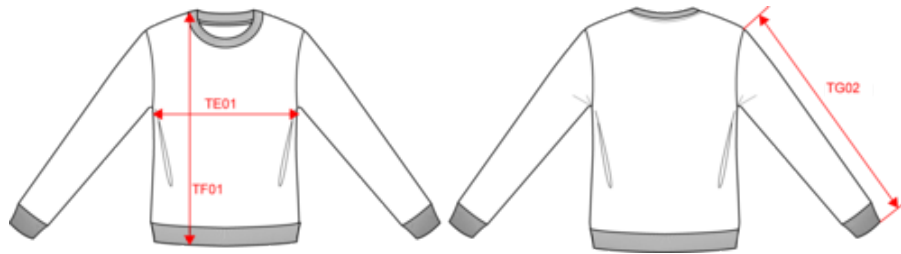

Night
Navy

KARIBAN

K9011

Jersey cuello redondo de Navidad unisex

Dimensiones

Measurements in cm	XS	S	M	L	XL	XXL	3XL
TE01 - 1/2 chest width at 1.5cm below armhole	47.00	50.00	53.00	56.00	59.00	62.00	65.00
TF01 - Total height from HSP	66.00	68.00	70.00	72.00	74.00	76.00	78.00
TG02 - Long sleeve length	64.00	65.00	66.00	67.00	68.00	69.00	70.00